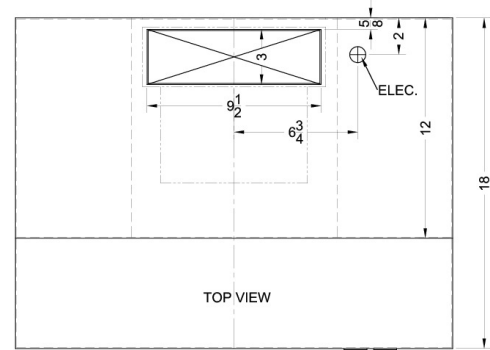

# H1636Q

5" x 36" x 18" (H x W x D)

36 inch wide convertible range hood for ducted or ductless use in bisque finish

### Highlights:

36" wide hood to match 36" ranges

Convertible from top or rear venting into non-vented recirculating mode

Bisque finish and contemporary styling

## H1636Q Specifications:

Overview	
Height of Cabinet	5.0" (13 cm)
Width	36.0" (91 cm)
Depth	18.0" (46 cm)
Cabinet	Bisque
Weight	15.0 lbs. (7 kg)
Shipping Weight	17.0 lbs. (8 kg)
Parts & Labor Warranty	1 Year
UPC	761101016832

MODEL NO.	WIDTH
1600EZVx20	19 7/8"
1600EZVx24	23 7/8"
1600EZVx30	29 7/8"
1600EZVx36	35 7/8"