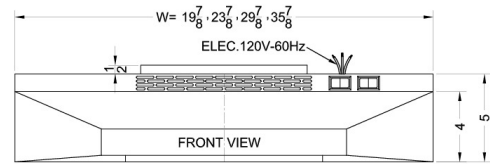

### Highlights:

36" wide hood to match 36" ranges

Convertible from top or rear venting into non-vented recirculating mode

Bisque finish and contemporary styling

### Product Features:

36 inch width	Designed to match 36 inch ranges; also available in 20, 24, and 30 inch widths
Convertible range hood	Use top or rear venting or convert into non-vented recirculating mode
Bisque finish	White, black, and stainless steel hoods also available in same size
Two-speed fan	Variable speed for more ventilation options
Light	Switchable light offers more convenience in your kitchen
Aluminum-charcoal filter	Provides thorough filtering to reduce odors
Made in the USA	Solidly constructed for years of use
More sizes available	Additional sizes can be specially ordered (minimums apply)

## H1636Q Specifications:

Overview	
Height of Cabinet	5.0" (13 cm)
Width	36.0" (91 cm)
Depth	18.0" (46 cm)
Cabinet	Bisque
Weight	15.0 lbs. (7 kg)
Shipping Weight	17.0 lbs. (8 kg)
Parts & Labor Warranty	1 Year
UPC	761101016832

MODEL NO.	WIDTH
1600EZVx20	19 7/8"
1600EZVx24	23 7/8"
1600EZVx30	29 7/8"
1600EZVx36	35 7/8"